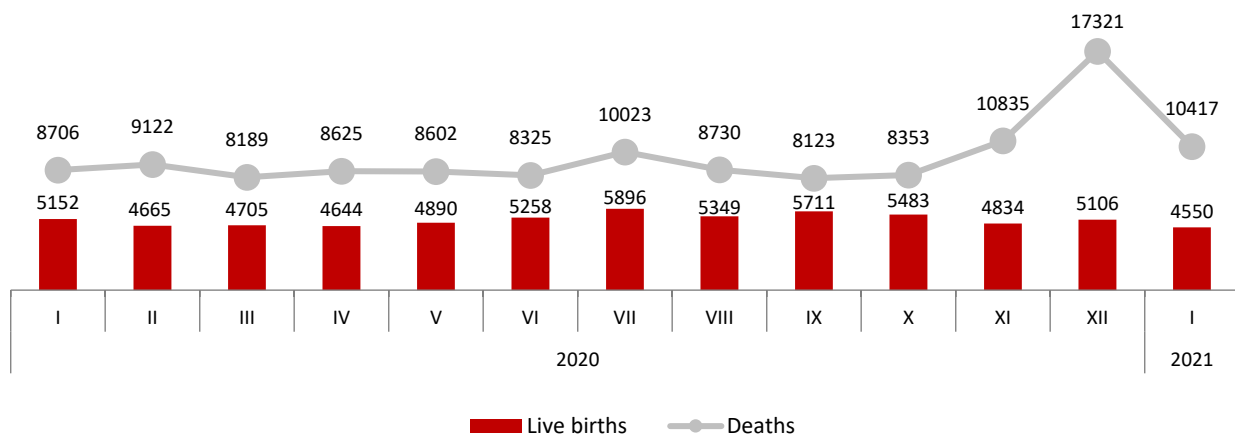

Number of live births in the Republic of Serbia in the month of January 2021 amounted to 4 550. Compared with the same month of the previous year, when the number of live births was 5 152, noted was the decrease in live births by 602, i.e. 11,7%.

Number of deaths in the Republic of Serbia in the month of January amounted to 10 417, and if related to the same month 2020, when it was 8 706, it recorded increase by 1 711, or 19,7%.

Live births and deaths by month of registration in 2020 and 2021

Table 1 Live births in the Republic of Serbia by month of registration in 2020 and 2021

| | Months | | | | | | | | | | | |
|----------------|---------|----------|-------|-------|------|------|------|--------|-----------|---------|----------|----------|
| | January | February | March | April | May | June | July | August | September | October | November | December |
| 2020 | 5152 | 4665 | 4705 | 4644 | 4890 | 5258 | 5896 | 5349 | 5711 | 5483 | 4834 | 5106 |
| 2021 | 4550 | | | | | | | | | | | |
| Index2021/2020 | 88,3 | | | | | | | | | | | |

Table 2 Deaths in the Republic of Serbia by month of registration in 2020 and 2021

| | Months | | | | | | | | | | | |
|----------------|---------|----------|-------|-------|------|------|-------|--------|-----------|---------|----------|----------|
| | January | February | March | April | May | June | July | August | September | October | November | December |
| 2020 | 8706 | 9122 | 8189 | 8625 | 8602 | 8325 | 10023 | 8730 | 8123 | 8353 | 10835 | 17321 |
| 2021 | 10417 | | | | | | | | | | | |
| Index2021/2020 | 119,7 | | | | | | | | | | | |