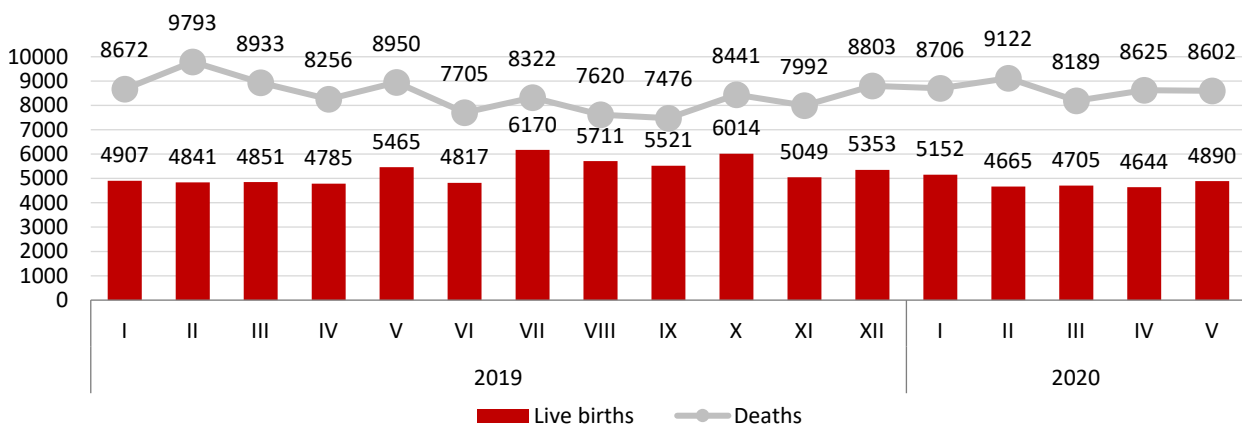

Number of live births in the Republic of Serbia in the period January – May 2020 amounted to 24 056. Compared with the same period of the previous year, when total number of live births was 24 849, noted was the decrease in live births by 793, i.e. 3.2%.

Number of deaths in the Republic of Serbia in the period January – May 2020 amounted to 43 244, and if related to the same period 2019, when it was 44 604, it recorded decrease by 1 360, or 3.0%.

Live births and deaths by month of registration in 2019 and 2020

Table 1 Live births in the Republic of Serbia by month of registration in 2019 and 2020

| | Months | | | | | | | | | | | |
|----------------|---------|----------|-------|-------|------|------|------|--------|-----------|---------|----------|----------|
| | January | February | March | April | May | June | July | August | September | October | November | December |
| 2019 | 4907 | 4841 | 4851 | 4785 | 5465 | 4817 | 6170 | 5711 | 5521 | 6014 | 5049 | 5353 |
| 2020 | 5152 | 4665 | 4705 | 4644 | 4890 | | | | | | | |
| Index2020/2019 | 105,0 | 96,4 | 97,0 | 97,1 | 89,5 | | | | | | | |

Table 2 Deaths in the Republic of Serbia by month of registration in 2019 and 2020

| | Months | | | | | | | | | | | |
|----------------|---------|----------|-------|-------|------|------|------|--------|-----------|---------|----------|----------|
| | January | February | March | April | May | June | July | August | September | October | November | December |
| 2019 | 8672 | 9793 | 8933 | 8256 | 8950 | 7705 | 8322 | 7620 | 7476 | 8441 | 7992 | 8803 |
| 2020 | 8706 | 9122 | 8189 | 8625 | 8602 | | | | | | | |
| Index2020/2019 | 100,4 | 93,1 | 91,7 | 104,5 | 96,1 | | | | | | | |